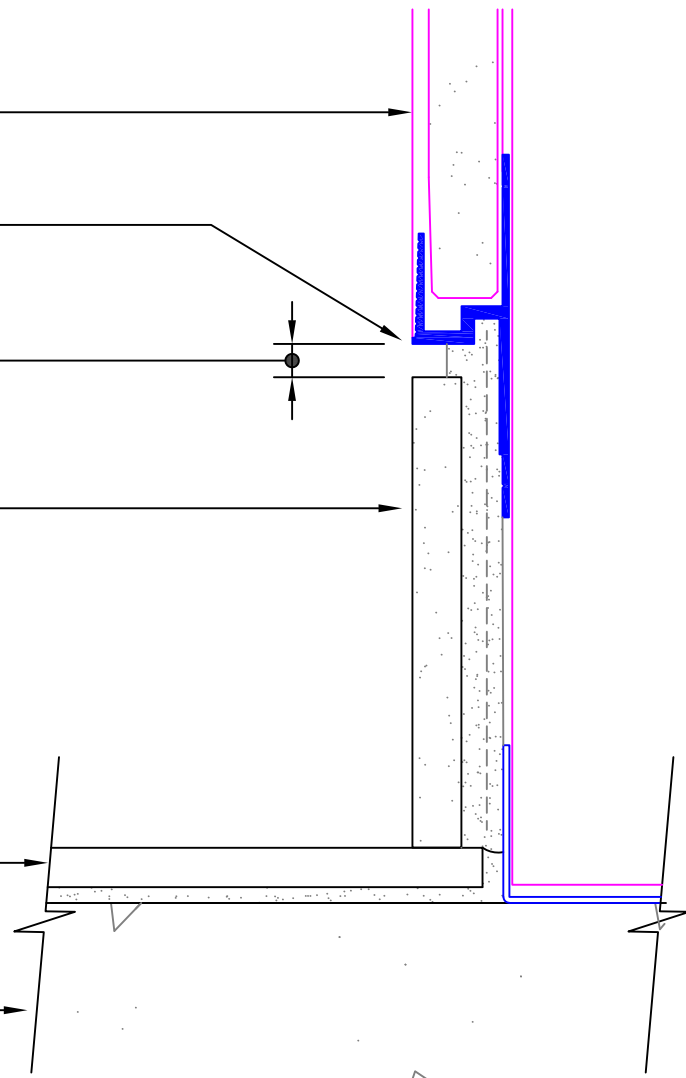

DRYWALL, FINISH PER SCHEDULE

TEKTRIM UMB

1/4" REVEAL

TILE BASE

FINISH FLOOR

SUBFLOOR

TEKTRIM UMB TILE BASE 1/4" REVEAL

SCALE: 6" = 1'-0" Extruded Aluminum Alloy 6063-T5