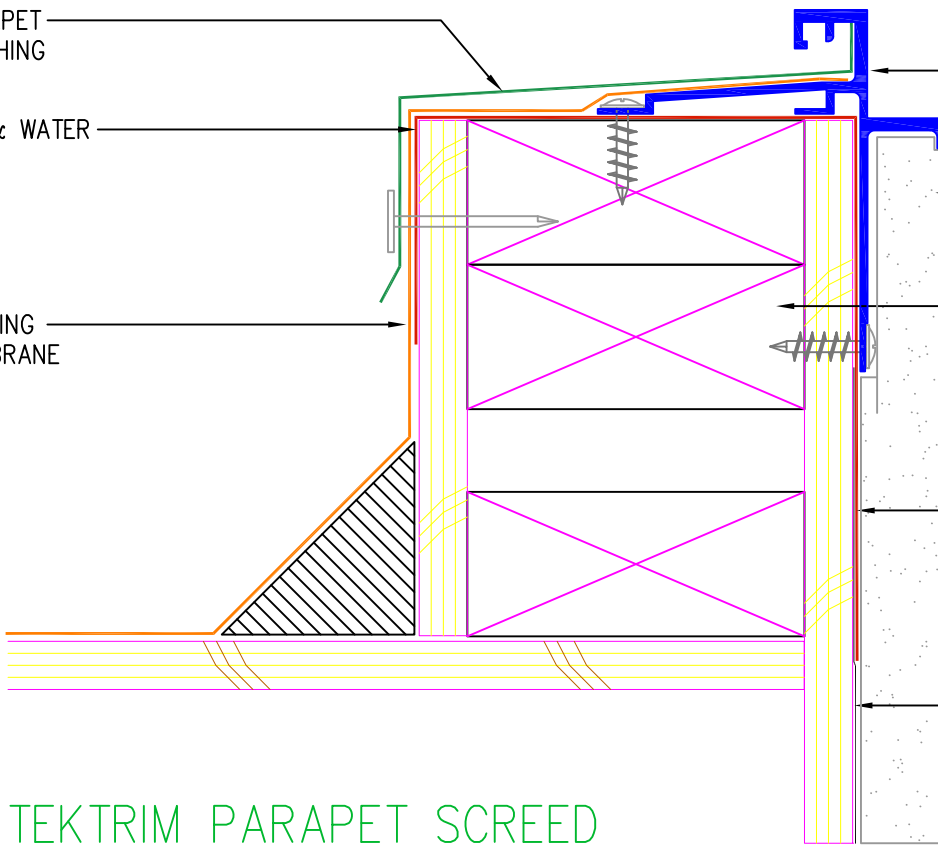

PARAPET FLASHING

ICE & WATER

ROOFING MEMBRANE

TEKTRIM PARAPET SCREED

PLASTER

FRAMING

ICE&WATER

BUILDING WRAP

1

TEKTRIM PARAPET SCREED

SCALE: 6" = 1'-0"

Extruded Aluminum Alloy 6063-T5