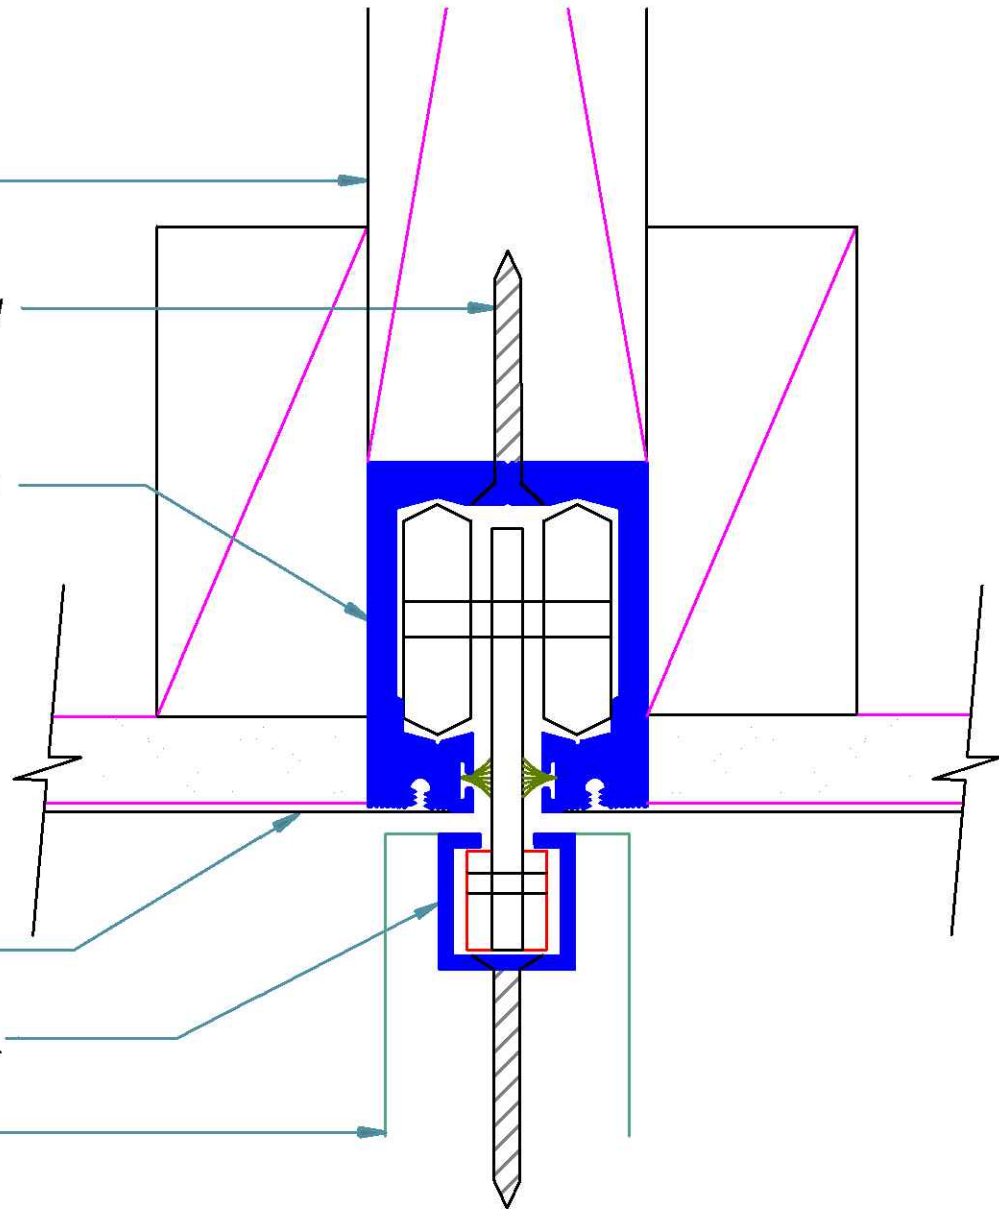

STRUCTURAL HEADER

#1/4 X 2" F.H. WOOD SCREW

TEKTRIM POCKET DOOR HEAD

DRYWALL CEILING

CARRIER ASSEMBLY CHANNEL

POCKET DOOR

# TEKTRIM FLUSH POCKET DOOR HEAD

SCALE: 6" = 1'-0" Extruded Aluminum Alloy 6063-T5